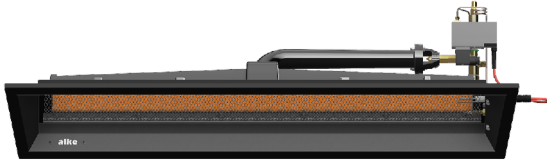

Product Sheet

2/2

Product number	33002460
Product name	AL-7-Ei-AS-G31 - 25-50mbar
Connection	1/4"
Capacity	3,90 kW - 5,50 kW
Consumption	394 g/h
Dimensions	99x35x32cm
Weight	18 Kg
EAN Code	8720153610612

Product number	Description	Quantity
03000031	Ontstek kabel Megasun-12-Ei 05-127613-536 Kabel, Ignition for Megasun EID Alke 05-127613-536 Kabel, Zündung für Megasun 12-Ei Alke Câble d'allumage pour Megasun 12-Ei Alke Cable de encendido para Megasun 12-Ei Alke	1,00
03879215	Montageplaat zwart AL-7 AS- Ei inclusief bougie Mounting plate black AL-7-AS Ei including spark plug Montageplatte schwarz AL-7-AS Ei inklusive Zündkerze Plaque de montage noire AL-7-AS Ei avec bougie Placa de montaje negra AL-7-AS Ei con bujia incluida	1,00
03894000	Rails voor gaas AL 7 Rails for wire mesh AL 7 Schienen für gitter AL 7 Rails pour grille AL 7 Rieles para malla AL 7	2,00
10001262	Beveiligingsset AL-7-Ei -G31 - 25-50mbar Safetydevice set AL-7-Ei -G31 - 25-50mbar Sicherheitsset AL-7-Ei -G31 - 25-50mbar Kit de sécurité AL-7-Ei -G31 - 25-50mbar Kit de valvula de seguridad AL-7-Ei -G31 - 25-50mbar	1,00