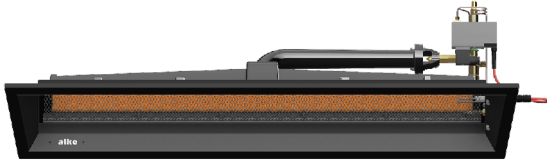

Product Sheet

2/2

Product number	33002470
Product name	AL-7-Ei-AS-G31 - 75-150mbar
Connection	1/4"
Capacity	4,05 kW - 5,70 kW
Consumption	408 g/h
Dimensions	99x35x32cm
Weight	18 Kg
EAN Code	8720153610629

Product number	Description	Quantity
03000031	Ontstek kabel Megasun-12-Ei 05-127613-536 Kabel, Ignition for Megasun EID Alke 05-127613-536 Kabel, Zündung für Megasun 12-Ei Alke Câble d'allumage pour Megasun 12-Ei Alke Cable de encendido para Megasun 12-Ei Alke	1,00
03879215	Montageplaat zwart AL-7 AS- Ei inclusief bougie Mounting plate black AL-7-AS Ei including spark plug Montageplatte schwarz AL-7-AS Ei inklusive Zündkerze Plaque de montage noire AL-7-AS Ei avec bougie Placa de montaje negra AL-7-AS Ei con bujia incluida	1,00
03894000	Rails voor gaas AL 7 Rails for wire mesh AL 7 Schienen für gitter AL 7 Rails pour grille AL 7 Rieles para malla AL 7	2,00
10001272	Beveiligingsset AL-7-Ei -G31 - 75-150mbar Safetydevice set AL-7-Ei -G31 - 75-150mbar Sicherheitsset AL-7-Ei -G31 - 75-150mbar Kit de sécurité AL-7-Ei -G31 - 75-150mbar Kit de valvula de seguridad AL-7-Ei -G31 - 75-150mbar	1,00