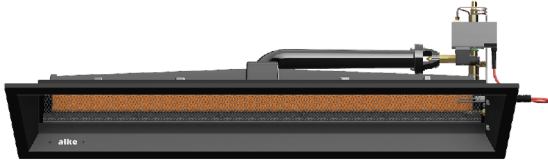

Product Sheet

1/2

Product number	33002470
Product name	AL-7-Ei-AS-G31 - 75-150mbar
Connection	1/4"
Capacity	4,05 kW - 5,70 kW
Consumption	408 g/h
Dimensions	99x35x32cm
Weight	18 Kg
EAN Code	8720153610629

Product number	Description	Quantity
00185005	EID2G Ontstekingsautomaat 230Vac 50-60Hz.30Va,IP65 EID2G Electronic ignition 230Vac 50-60Hz.30Va, IP65 EID2G Automatische Zündung 230Vac 50-60Hz.30Va, IP65 EID2G Allumage automatique 230Vac 50-60Hz.30Va, IP65 EID2G Encendido automático 230Vac 50-60Hz.30Va, IP65	1,00
00198010	Thermokoppel M8 x M8 L=300 mm, verlengstuk Thermocouple M8 x M8 L=300 mm, extension Thermoelement M8 x M8 L=300 mm, Erweiterung Thermocouple M8 x M8 L=300 mm, extension	1,00
00202027	Thermokoppelset M8x540 Q voor AL-7- / AL-8- Ei/SEi Thermocouple set M8x540 Q for AL-7- / AL-8- Ei/SEi Thermoelement-Set M8x540 Q für AL-7- / AL-8- Ei/SEi Jeu de thermocouples M8x540 Q pour AL-7- / AL-8- Ei/SEi Juego de termopar M8x540 Q para AL-7- / AL-8- Ei/SEi	1,00
01307050	Venturi messing 25x62 diam. 15 mm Venturi brass 25x62 diam. 15 mm Venturi Messing 25x62 diam. 15 mm Venturi laiton 25x62 diam. 15 mm Venturi Latón 25x62 diam. 15 mm	1,00
01643017	Branderbak AL-7 Gekit Hoge druk Burnerhouse AL-7 inclusive high-pressure ceramic stones Brennergehäuse AL-7 inklusive Hochdrucksteine Brûleur AL-7 y compris les céramiques haute pression Quemador AL-7 inclusive cerámicas de alta presión	1,00
01806000	Aansluitstuk AL-7 inclusief schroef Connector AL-7 inclusief schroef Anschlussstück AL-7 einschließlich schrauben Pièce de connexion AL-7 inclusief schroef Pieza de conexión AL-7 inclusief schroef	1,00
02307022	Reflector Zwart AL-7 AS Reflector black AL-7 AS Reflector black AL-7 AS Réflecteur black AL-7 AS Reflector black AL-7 AS	1,00
02407000	Gaas AL7 Wire mesh AL7 Gitter AL7 Grille AL7 Malla AL7	1,00