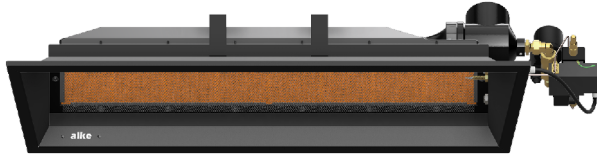

Product Sheet

2/2

Product number	33005560
Product name	AL-12-SEi-AS-G31 50mbar
Connection	1/4"
Capacity	8,30 kW - 11,90 kW
Consumption	851 g/h
Dimensions	105x44x34cm
Weight	11.9 Kg
EAN Code	8720153611992

Product number	Description	Quantity
03003001	Bougieset AL 8-10-12 Spark plug set AL 8-10-12 Spark plug set AL 8-10-12 Bougie set AL 8-10-12 Bujia set AL 8-10-12	1,00
03050031	Bougiekabel compleet AL 8/10/12 30cm Spark plug cable complete AL 8/10/12 30cm Zündkerzenkabel komplett AL 8/10/12 30cm Câble de bougie complet AL 8/10/12 30cm Cable bujía completo AL 8/10/12 30cm	1,00
03876157	Luchtsmooring Hoefijzervormig diam. 57mm Air throttle ring diam. 57mm Luftdrosselring Durchm. 57mm Anneau papillon diam. 57 mm Air throttle ring diam. 57mm	1,00
07250000	Zelfborende schroef 5,5 x 25 mm Vz Self-drilling screw 5.5 x 25 mm Vz Selbstbohrende Schraube 5,5 x 25 mm Vz Vis autoperceuse 5,5 x 25 mm Vz Tornillo autoperforante 5,5 x 25 mm Vz	3,00
07350000	Binnenzeskantbout DIN912 RVS M4 x 10 Hexagon socket bolt DIN912 stainless steel M4 x 10 Innensechskantschraube DIN912 Edelstahl M4 x 10 Vis à six pans creux DIN912 acier inoxydable M4 x 10 Perno de cabeza hueca hexagonal DIN912 acero inoxidable M4 x 10	1,00
10001563	Beveiligingsset AL-12-SEi-G31 - 50mbar Safetydevice set AL-12-SEi-G31 - 50mbar Sicherheitsset AL-12-SEi-G31 - 50mbar Kit de sécurité AL-12-SEi-G31 - 50mbar Kit de valvula de seguridad AL-12-SEi-G31 - 50mbar	1,00
99951011	Afdichtdop set AL8/10/12 Sealing cap set AL8 / 10/12 Dichtkappensatz AL8 / 10/12 Jeu de capuchons d'étanchéité AL8 / 10/12 Juego de tapas de sellado AL8 / 10/12	1,00