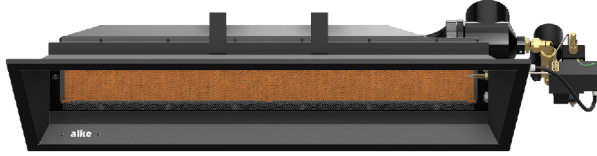

Product Sheet

1/2

Product number	33005560
Product name	AL-12-SEi-AS-G31 50mbar
Connection	1/4"
Capacity	8,30 kW - 11,90 kW
Consumption	851 g/h
Dimensions	105x44x34cm
Weight	11.9 Kg
EAN Code	8720153611992

Product number	Description	Quantity
00185005	EID2G Ontstekingsautomaat 230Vac 50-60Hz.30Va,IP65 EID2G Electronic ignition 230Vac 50-60Hz.30Va, IP65 EID2G Automatische Zündung 230Vac 50-60Hz.30Va, IP65 EID2G Allumage automatique 230Vac 50-60Hz.30Va, IP65 EID2G Encendido automático 230Vac 50-60Hz.30Va, IP65	1,00
00198010	Thermokoppel M8 x M8 L=300 mm, verlengstuk Thermocouple M8 x M8 L=300 mm, extension Thermoelement M8 x M8 L=300 mm, Erweiterung Thermocouple M8 x M8 L=300 mm, extension	1,00
00201011	Thermokoppelset M8x320 Q voor AL-7, AL-10 & AL12 series Thermocouple set M8x320 Q for AL-7, AL-10 & AL12 series Thermoelement-Set M8x320 Q für AL-7, AL-10 & AL12 series Jeu de thermocouples M8x320 Q pour AL-7, AL-10 & AL12 series Juego de termopar M8x320 Q para AL-7, AL-10 & AL12 series	1,00
01807001	Aansluitstuk, aluminium PL-dicht zwart Connector, aluminium PL-dicht zwart Anschlussstück, Aluminium PL-dicht Schwarz Pièce de connexion, aluminium PL-dicht zwart Pieza de conexión, aluminium PL-dicht zwart	1,00
02312012	Reflector Zwart AL-12- FEi/FSEi -AS Reflector black AL-12- FEi/FSEi -AS Reflector black AL-12- FEi/FSEi -AS Réflecteur black AL-12- FEi/FSEi -AS Reflector black AL-12- FEi/FSEi -AS	1,00
02417000	Gaas AL / PL 12 Wire mesh AL / PL 12 Gitter AL / PL 12 Grille AL / PL 12 Malla AL / PL 12	1,00
02702001	Branderbak AL 12 Lage druk Burnerhouse AL 12 low pressure Brennergehäuse AL 12 Lage druk Brûleur AL 12 Lage druk Quemador AL 12 Lage druk	1,00
02708021	Spider, aansluitstuk zwart Spider Black Spider Schwarz Spider Black Spider Black	1,00