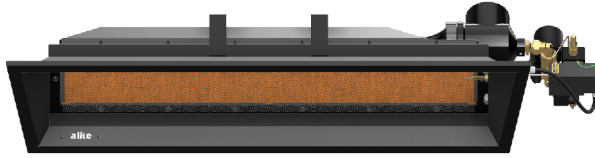

Product Sheet

1/2

Product number	33005540
Product name	AL-12-SEi-AS-G25.3 25mbar
Connection	1/4"
Capacity	9,30 kW - 12,20 kW
Consumption	1,32 m3/h
Dimensions	105x44x34cm
Weight	11.9 Kg
EAN Code	8720153611985

Product number	Description	Quantity
00185005	EID2G Ontstekingsautomaat 230Vac 50-60Hz.30Va,IP65 EID2G Electronic ignition 230Vac 50-60Hz.30Va, IP65 EID2G Automatische Zündung 230Vac 50-60Hz.30Va, IP65 EID2G Allumage automatique 230Vac 50-60Hz.30Va, IP65 EID2G Encendido automático 230Vac 50-60Hz.30Va, IP65	1,00
00198010	Thermokoppel M8 x M8 L=300 mm, verlengstuk Thermocouple M8 x M8 L=300 mm, extension Thermoelement M8 x M8 L=300 mm, Erweiterung Thermocouple M8 x M8 L=300 mm, extension	1,00
00201011	Thermokoppelset M8x320 Q voor AL-7, AL-10 & AL12 series Thermocouple set M8x320 Q for AL-7, AL-10 & AL12 series Thermoelement-Set M8x320 Q für AL-7, AL-10 & AL12 series Jeu de thermocouples M8x320 Q pour AL-7, AL-10 & AL12 series Juego de termopar M8x320 Q para AL-7, AL-10 & AL12 series	1,00
01807001	Aansluitstuk, aluminium PL-dicht zwart Connector, aluminium PL-dicht zwart Anschlussstück, Aluminium PL-dicht Schwarz Pièce de connexion, aluminium PL-dicht zwart Pieza de conexión, aluminium PL-dicht zwart	1,00
02312012	Reflector Zwart AL-12- FEi/FSEi -AS Reflector black AL-12- FEi/FSEi -AS Reflector black AL-12- FEi/FSEi -AS Réflecteur black AL-12- FEi/FSEi -AS Reflector black AL-12- FEi/FSEi -AS	1,00
02417000	Gaas AL / PL 12 Wire mesh AL / PL 12 Gitter AL / PL 12 Grille AL / PL 12 Malla AL / PL 12	1,00
02702001	Branderbak AL 12 Lage druk Burnerhouse AL 12 low pressure Brennergehäuse AL 12 Lage druk Brûleur AL 12 Lage druk Quemador AL 12 Lage druk	1,00
02708021	Spider, aansluitstuk zwart Spider Black Spider Schwarz Spider Black Spider Black	1,00